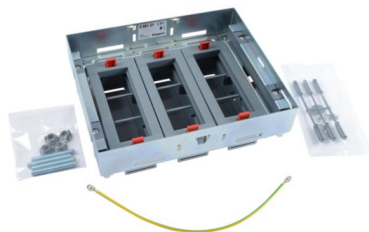

Naziv PDF datoteke

LEGRAND

Horizontal adjustable supports kit for flush floor box, capacity 18 modules (three baskets 6 modules)

REF. 088121 | EAN KODA. 3414970756053

[> The product details page](#)

Značilnosti izdelka:

- Baskets' height adjustable from 92mm to 122mm (from the top of the supports kit) quickly and without tool by manual locking.
- Baskets compatible with the wiring devices Legrand Mosaic and Arteur. pre - cut cables outputs to facilitate their installation.
- Equipped with four adjustable feet up to a 122mm height. Over that use the accessory : cat N° 088142 (maximum 300mm).
- kit's frame in galvanised steel for protection against corrosion.
- Baskets supports meet the IEC/EN 60670-23 standard. Moreover, with the lid of floor box closed, they offer a degree of protection IP24 (no risk of digital contact on the electrical connections, and protection against water projections)

Priporočila / omejitve

- Indoor use only.

Prednosti montaže:

- Floor box modular to compose : matches with your needs (type of installation, number of modules, finishes), gives time for reflexion, protects the product during the progression of the work site (the installation follows the steps of the site).

Prednosti uporabe:

- Adapts to the surrounding environment thanks to the choice possibilities of the flush lid to associate with it : Stainless steel or Brass finish.

Edinstvene značilnosti:

- A universal range available in three sizes, adapted to any kind of floor (raised floors, screed floors) and upgradable because equipped with commons wiring devices supports (a standard floor box can become a flush one without touching the electrical connexions).
- Equipped with four mounting claws to lock its frame to the floor, the flush floor box can even so be easily installed in a raised floor.