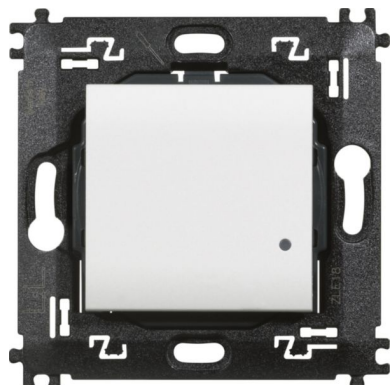

Naziv PDF datoteke

LIVING LIGHT BTICINO

Wireless light switch Living Light with Netatmo

REF. BT-N4003CW | EAN KODA. 8005543642177

> [The product details page](#)

Značilnosti izdelka:

- Quick and easy pairing with wired products (connected switch with dimmer option, connected power outlet, connected micromodule, or connected cable outlet)
- LED indicator with low battery warning
- Supplied with a replaceable battery with an 8-year life
- White

Priporočila / omejitve

- To add your wireless light switch to your connected installation, you first need to purchase and install a Living Light with Netatmo connected starter pack, as well as one or more Valena Light with Netatmo connected switches, power outlets or lighting micromodules

Prednosti montaže:

- Extra-slim, the wireless light switch is attached to a wall with the adhesive pads provided. It can therefore be repositioned. Can also be screwed onto a flush-mounting box

Prednosti uporabe: